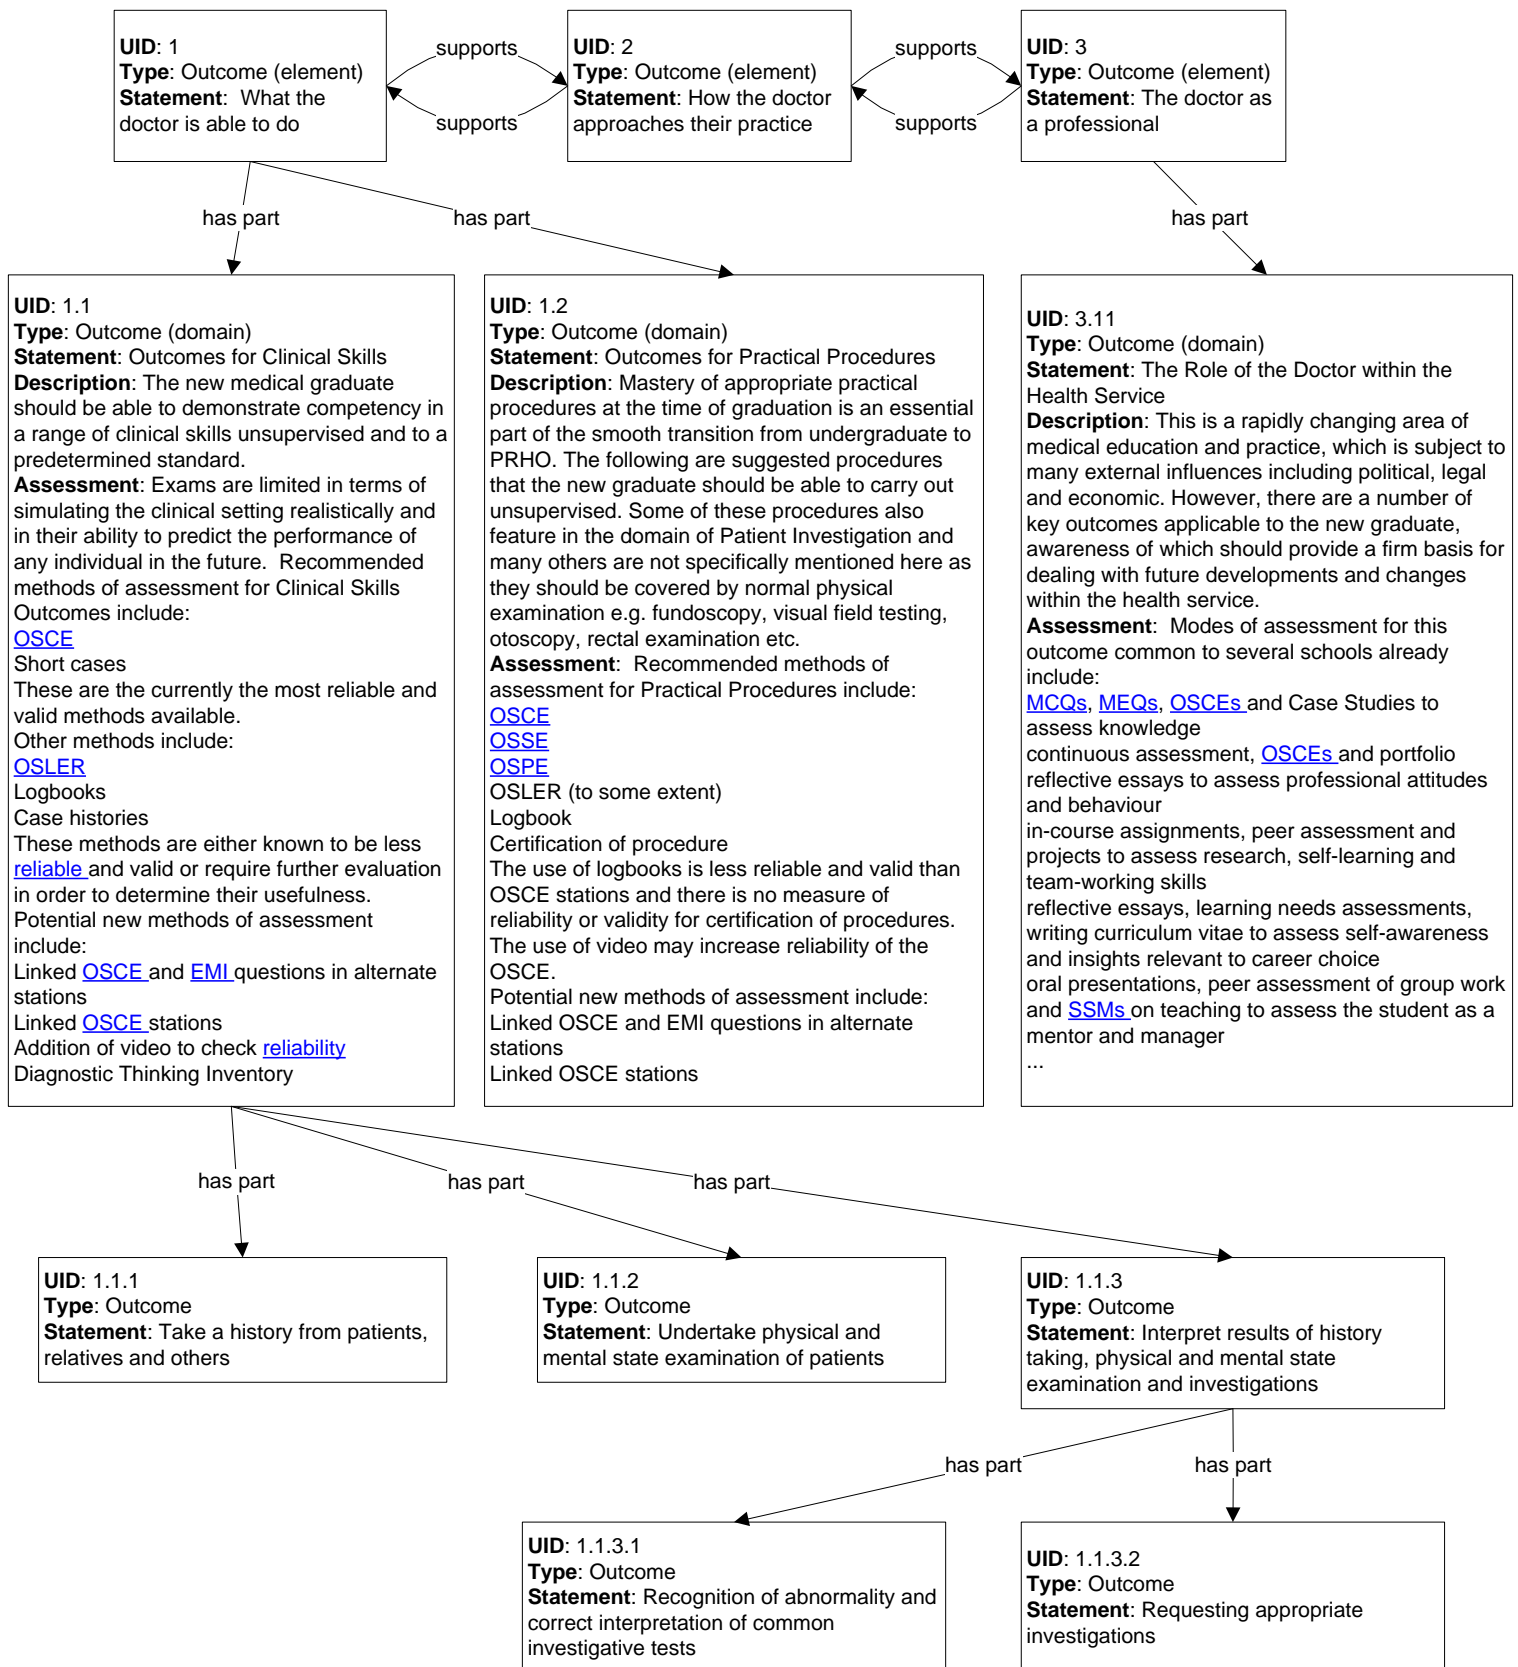

The Scottish Doctor

Intra-framework links:

1 haspart 1.1
1 haspart 1.2
3 haspart 3.11
1.1 haspart 1.1.1
...
1 supports 2
2 supports 1
2 supports 3
3 supports 2

Extra-framework links:

A number of objects have one or more links to objects from the Tomorrow's Doctors framework. Could be expressed as:
Scottishdoctor1.1.1 iseivalentnto tomorrowdoctors#####

Notes:

UIDs are not included in the original framework. They have been generated for demonstration purposes.

Blue words within the Assessment fields are hyperlinks (URLs) to glossary entries also published on the Scottish Doctor website.